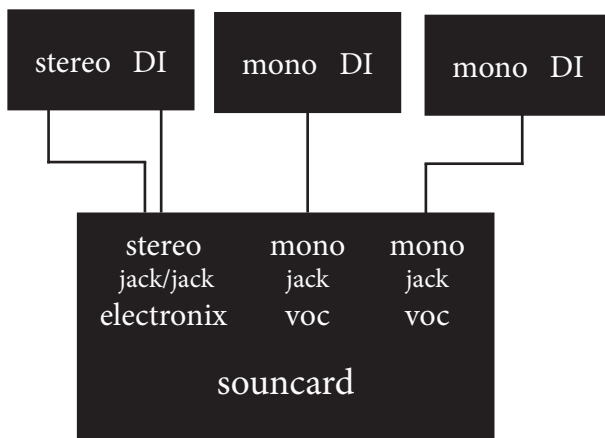

Jenny's Playlist Technical-Rider

STAGE - front

equipment list:

electronix - 1x DI stereo, 2x DI (for Vocals out), 4x power, 1 mic stand, table (min 150cm x 80cm)

vox - 1x mic (SM58), 1 mic stand, 1 table (best 0,8cm x 0,5cm)

monitoring - 2-ways (electronix, vox / vox)

normally we bring our own mics (Sennheiser MD441)